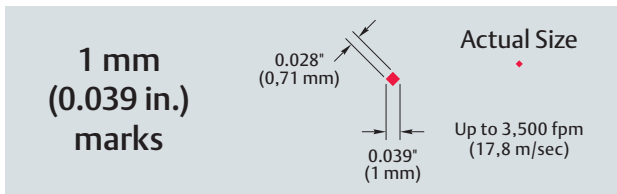

Lateral mark patterns

MultiCam offers multiple *lateral* mark patterns to meet a range of printing needs. The camera can read four, six, or eight colors *across*.