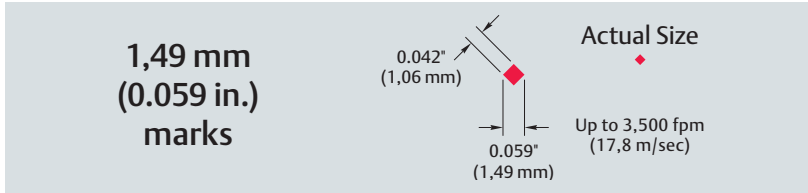

Circumferential mark patterns (continued)