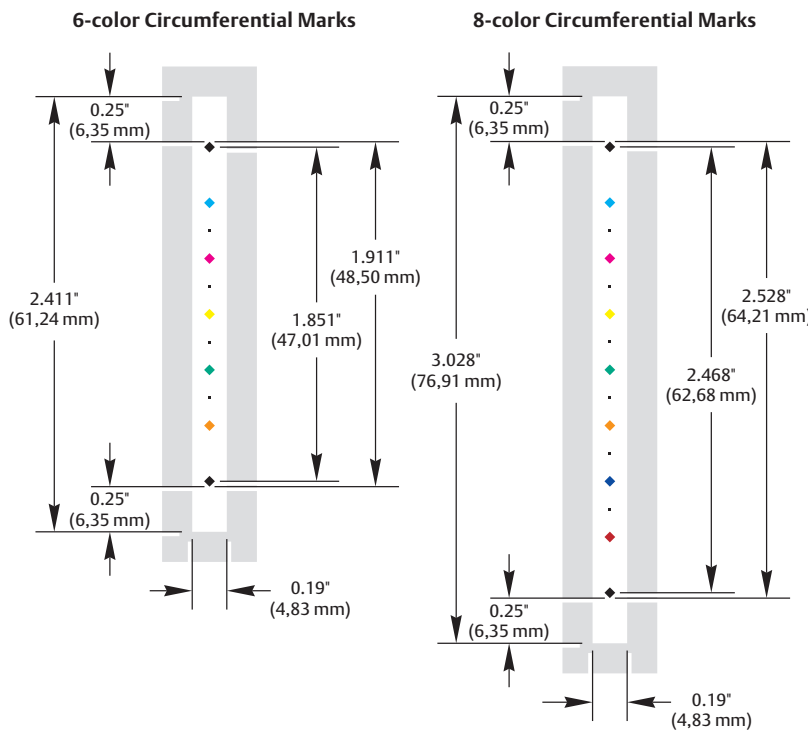

White Space Requirements