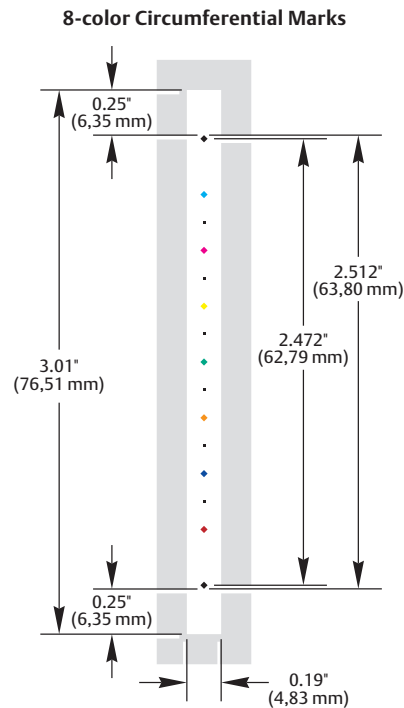

White Space Requirements