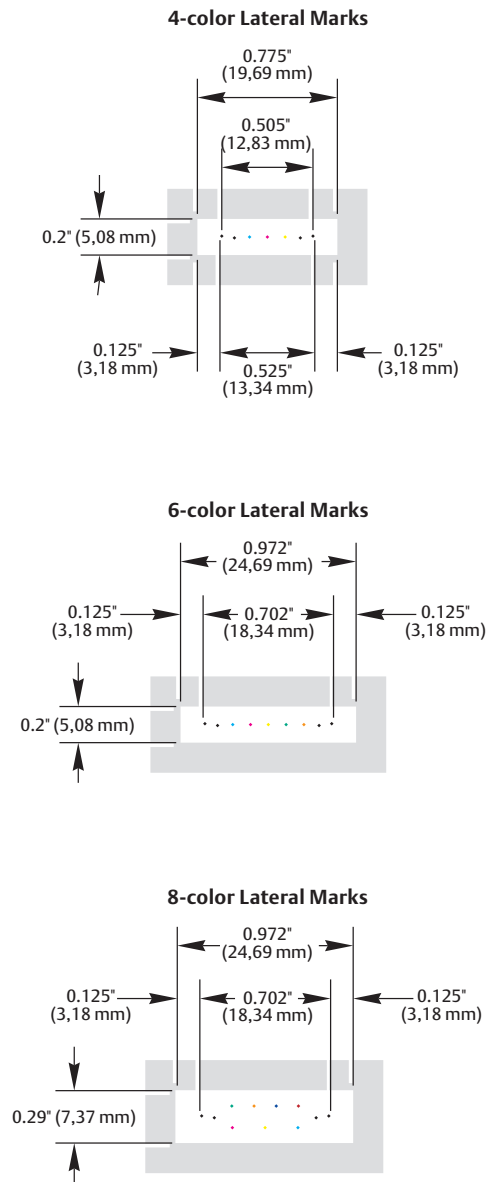

## MultiCam register marks for Commercial and Newspaper printers

MultiCam provides both circumferential and lateral color register control in a compact, low profile system. It identifies register marks as small as 0.014 in. (0,36 mm) as well as Ribbon Control, Autotron™, and other manufacturers' marks at speeds up to 3,500 ft/min (17,8 M/sec).

# Lateral mark patterns

MultiCam offers multiple *lateral* mark patterns to meet a range of printing needs. The camera can read four, six, or eight colors *across*.

# Circumferential mark patterns

MultiCam offers multiple *circumferential* mark patterns to meet a range of printing needs. The camera can read four, six, or eight colors *ahead*.

# Circumferential mark patterns (continued)