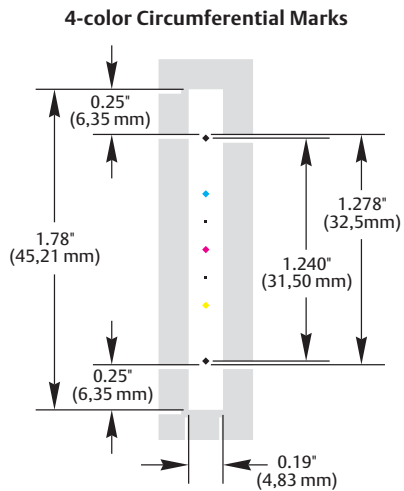

White Space Requirements