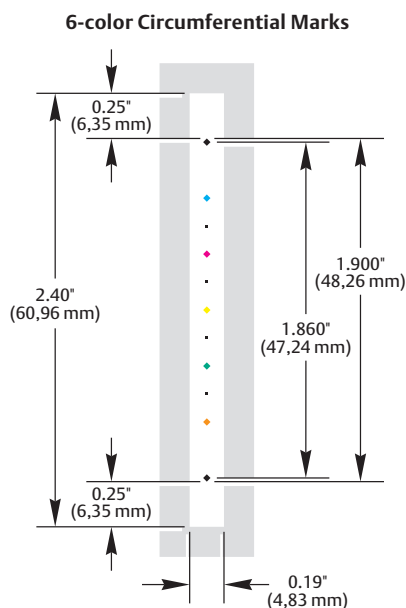

White Space Requirements