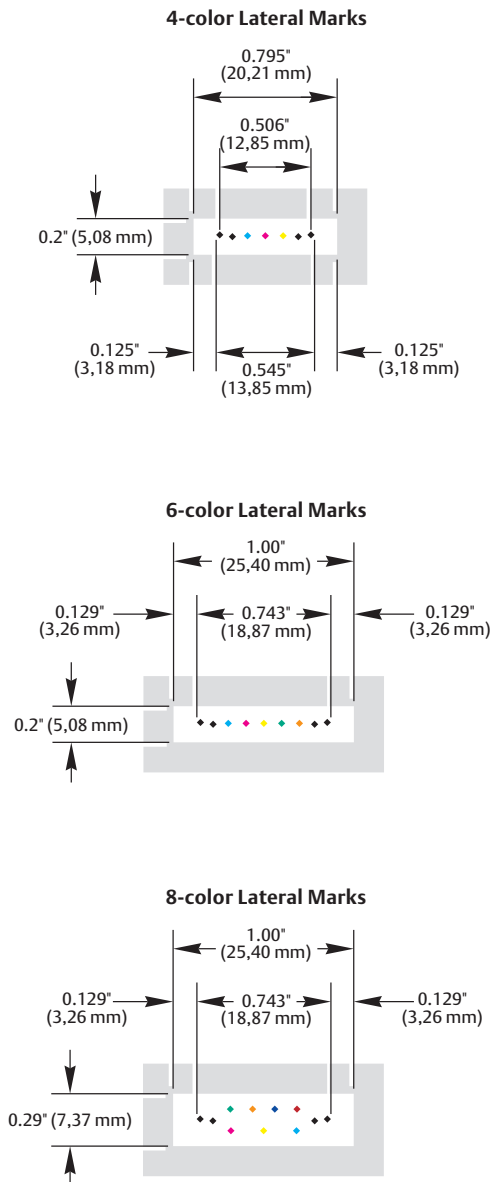

## MultiCam register marks for Commercial and Newspaper printers

MultiCam provides both circumferential and lateral color register control in a compact, low profile system. It identifies register marks as small as 0.014 in. (0,36 mm) as well as Ribbon Control, Autotron™, and other manufacturers' marks at speeds up to 3,500 ft/min (17,8 M/sec).

# Lateral mark patterns

MultiCam offers multiple *lateral* mark patterns to meet a range of printing needs. The camera can read four, six, or eight colors *across*.

# Circumferential mark patterns

MultiCam offers multiple *circumferential* mark patterns to meet a range of printing needs. The camera can read four, six, or eight colors *ahead*.

# Circumferential mark patterns (continued)