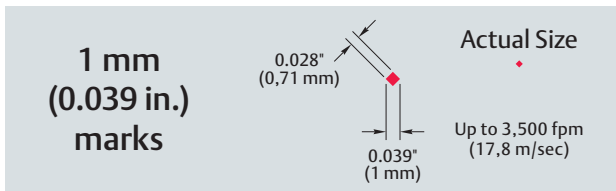

Circumferential mark patterns

MultiCam offers multiple *circumferential* mark patterns to meet a range of printing needs. The camera can read four, six, or eight colors *ahead*.