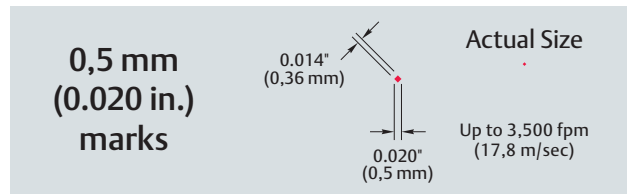

## MultiCam register marks for Commercial and Newspaper printers

MultiCam provides both circumferential and lateral color register control in a compact, low profile system. It identifies register marks as small as 0.014 in. (0,36 mm) as well as Ribbon Control, Autotron™, and other manufacturers' marks at speeds up to 3,500 ft/min (17,8 M/sec).

# Lateral mark patterns

MultiCam offers multiple *lateral* mark patterns to meet a range of printing needs. The camera can read four, six, or eight colors *across*.